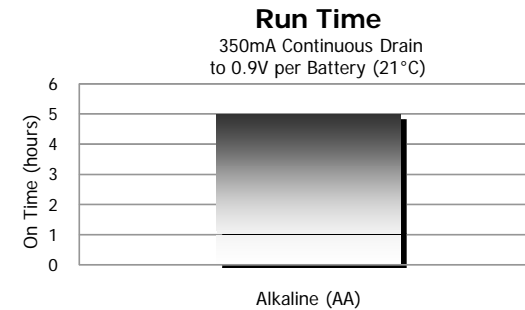

Performance: